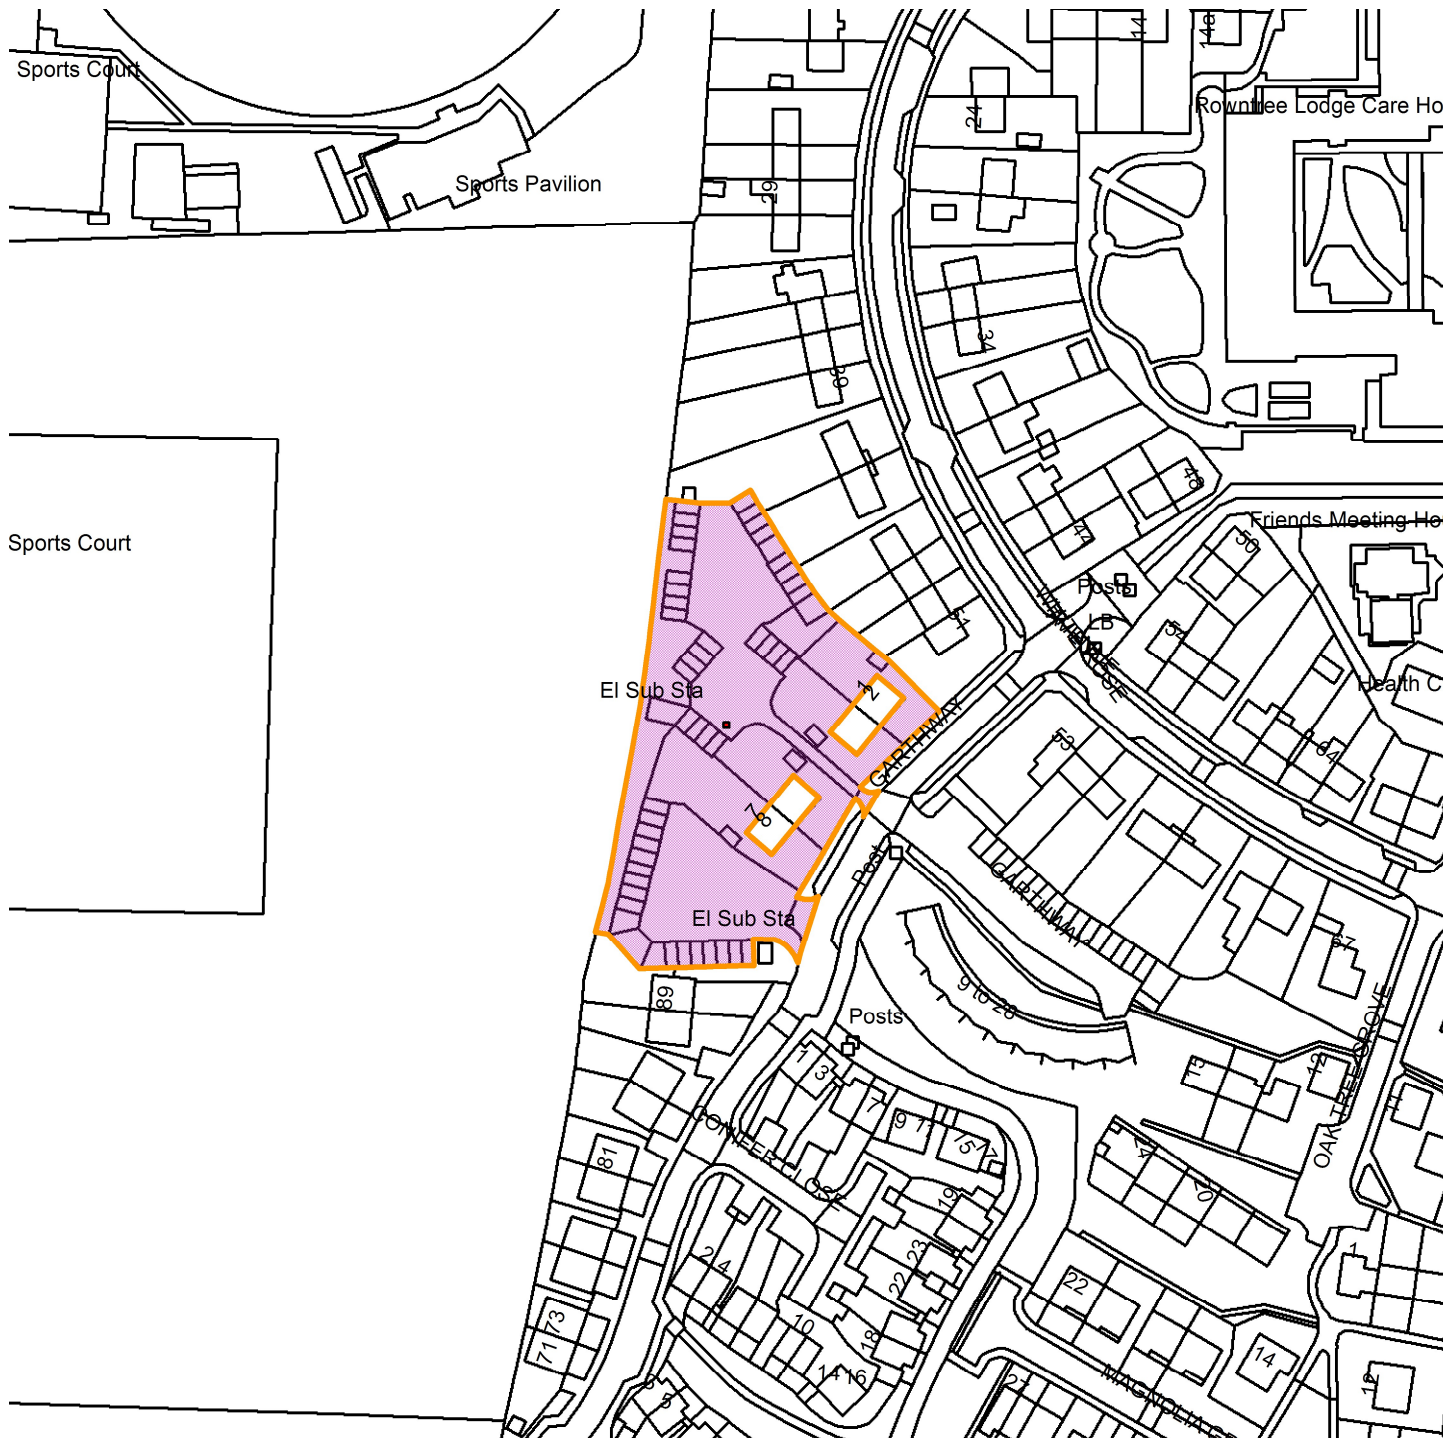

Land to West of 1 to 8 Garthway, New Earswick

22/00440/FULM

GIS by ESRI (UK)

Scale : 1:1684

Reproduced from the Ordnance Survey map with the permission of the Controller of Her Majesty's Stationery Office © Crown Copyright 2000.

Unauthorised reproduction infringes Crown Copyright and may lead to prosecution or civil proceedings.

Organisation	City of York Council
Department	Env, Transport & Planning
Comments	Site Location Plan
Date	06 August 2024
SLA Number	Not Set